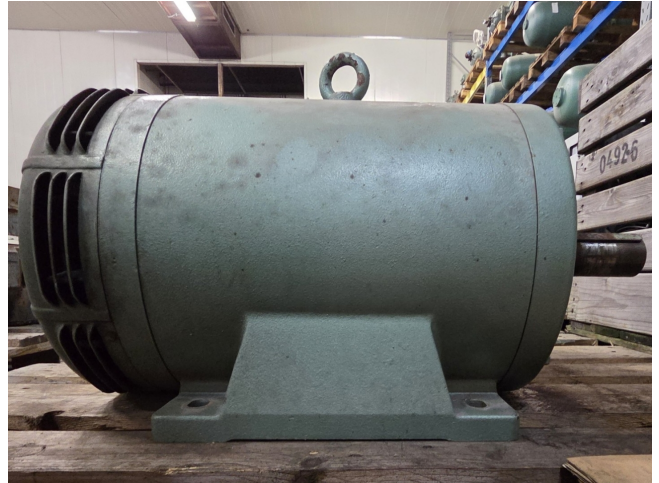

Schorch KN5200L-BB011-Z

Specifications

Marque	Schorch
Type	KN5200L-BB011-Z
kW	45
RPM	1450
Size & Weight	740x470x510 mm (LxWxH)
50 Hz / 60 Hz	50 Hz
Stock	1

Description

Used Schorch KN5200L-BB011-Z

Used Schorch KN5200L-BB011-Z electric motor with the following specifications: 50 Hz - 45 kW - 1450 RPM.